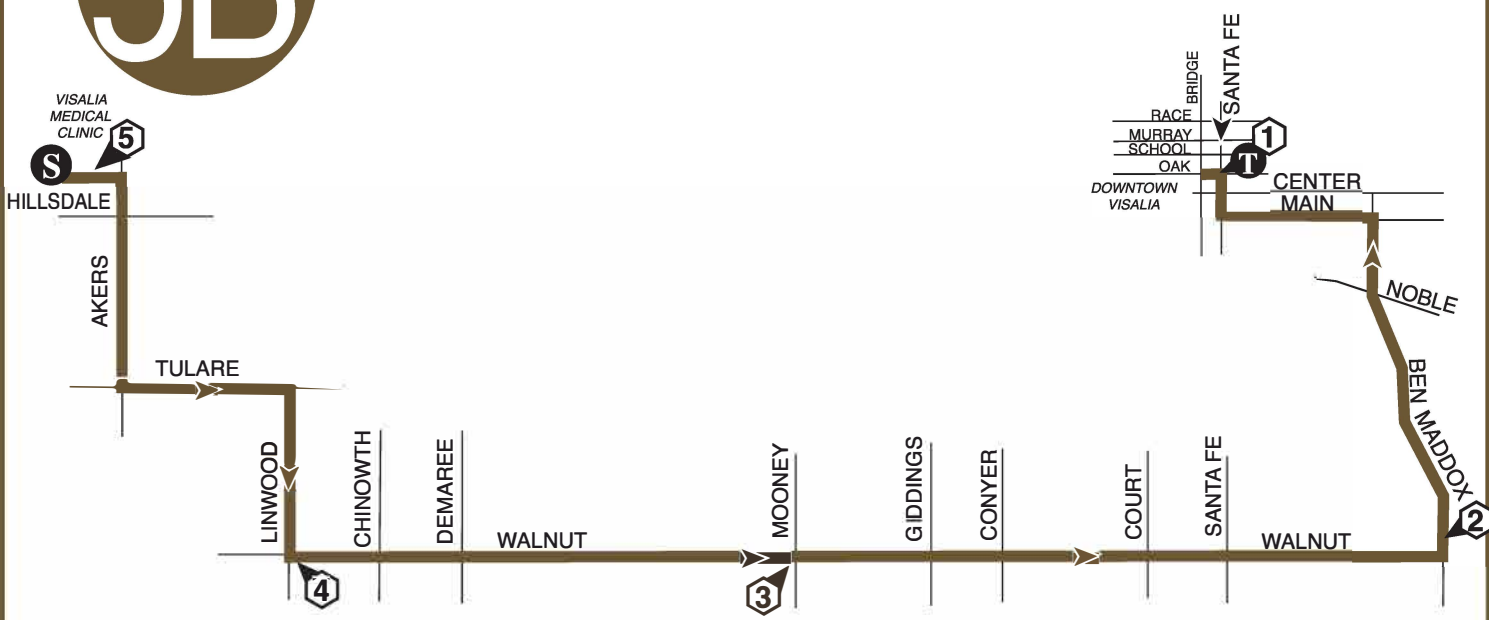

5B

05/18/2024

5B - VMC / WALNUT / DOWNTOWN Mon - Fri

5	4	3	2	1
VISALIA MEDICAL CENTER	LINWOOD WALNUT	WALNUT MOONEY	BEN MADDOX WALNUT	TRANSIT CENTER
6:35	6:41	6:47	6:57	7:10
7:20	7:26	7:32	7:42	7:55
7:50	7:56	8:02	8:12	8:25
8:35	8:41	8:47	8:57	9:10
9:05	9:11	9:17	9:27	9:40
9:50	9:56	10:02	10:12	10:25
10:20	10:26	10:32	10:42	10:55
11:05	11:11	11:17	11:27	11:40
11:35	11:41	11:47	11:57	12:10
12:20	12:26	12:32	12:42	12:55
12:50	12:56	1:02	1:12	1:25
1:35	1:41	1:47	1:57	2:10
2:05	2:11	2:17	2:27	2:40
2:50	2:56	3:02	3:12	3:25
3:20	3:26	3:32	3:42	3:55
4:05	4:11	4:17	4:27	4:40
4:40	4:46	4:51	4:57	5:10
5:20	5:26	5:32	5:42	5:55
5:50	5:56	6:01	6:10	6:15
6:35	6:41	6:47	6:57	7:10
7:10	7:16	7:21	7:30	7:35
7:50	7:56	8:02	8:12	8:25
8:20	8:26	8:31	8:40	8:45
9:05	9:11	9:17	9:27	9:40
9:35	9:41	9:46	9:55	10:00

5B - VMC / WALNUT / DOWNTOWN Sat & Sun

5	4	3	2	1
VISALIA MEDICAL CENTER	LINWOOD WALNUT	WALNUT MOONEY	BEN MADDOX WALNUT	TRANSIT CENTER
8:35	8:41	8:47	8:57	9:10
9:05	9:11	9:17	9:27	9:40
9:50	9:56	10:02	10:12	10:25
10:20	10:26	10:32	10:42	10:55
11:05	11:11	11:17	11:27	11:40
11:35	11:41	11:47	11:57	12:10
12:20	12:26	12:32	12:42	12:55
12:50	12:56	1:02	1:12	1:25
1:35	1:41	1:47	1:57	2:10
2:05	2:11	2:17	2:27	2:40
2:50	2:56	3:02	3:12	3:25
3:20	3:26	3:32	3:42	3:55
4:05	4:11	4:17	4:27	4:40
4:35	4:41	4:47	4:57	5:10
5:20	5:26	5:32	5:42	5:55
5:50	5:56	6:02	6:12	6:25
6:35	6:41	6:47	6:57	7:10

For Information, call 877.404.6473 or go to www.visaliatransit.com