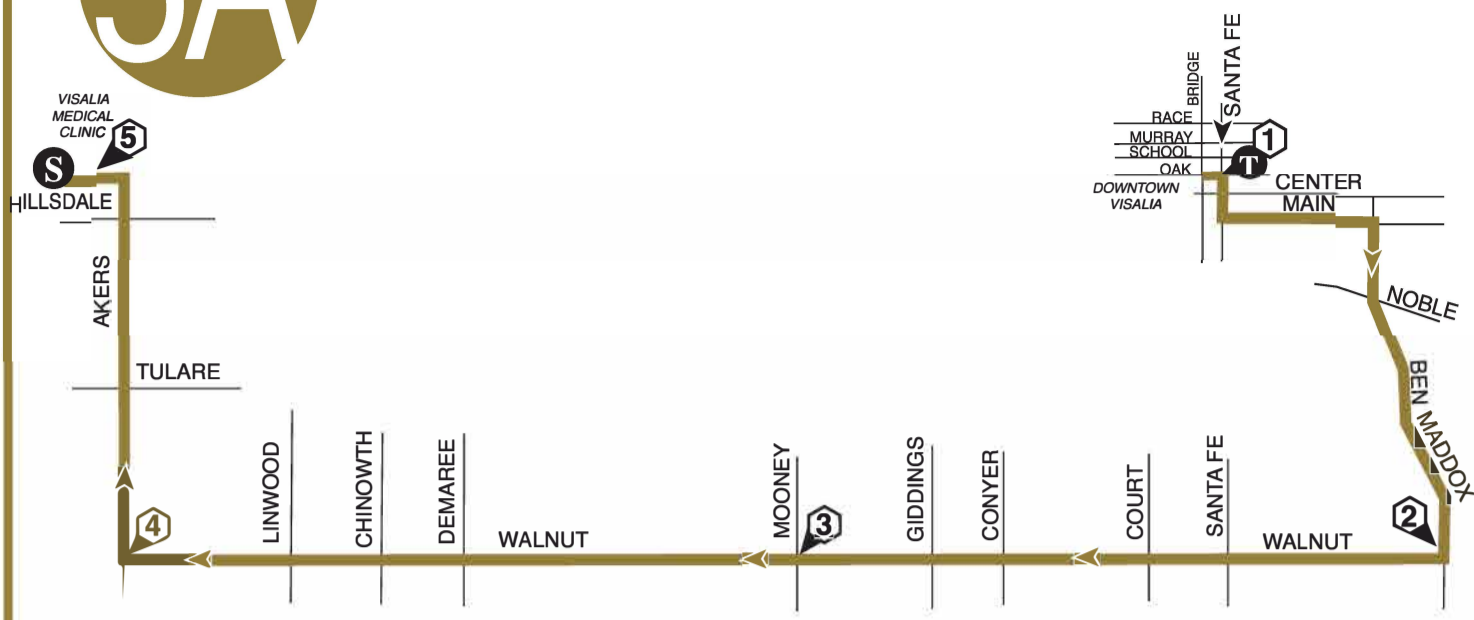

5A

05/18/2024

5A - DOWNTOWN / WALNUT / VMC Mon- Fri

5A - DOWNTOWN / WALNUT / VMC Sat & Sun

1 TRANSIT CENTER	2 BEN MADDOX WALNUT	3 WALNUT MOONEY	4 AKERS WALNUT	5 VISALIA MEDICAL CENTER
6:00	6:10	6:20	6:25	6:32
6:45	6:55	7:05	7:10	7:17
7:15	7:25	7:35	7:40	7:47
8:00	8:10	8:20	8:25	8:32
8:30	8:40	8:50	8:55	9:02
9:15	9:25	9:35	9:40	9:47
9:45	9:55	10:05	10:10	10:17
10:30	10:40	10:50	10:55	11:02
11:00	11:10	11:20	11:25	11:32
11:45	11:55	12:05	12:10	12:17
12:15	12:25	12:35	12:40	12:47
1:00	1:10	1:20	1:25	1:32
1:30	1:40	1:50	1:55	2:02
2:15	2:25	2:35	2:40	2:47
2:45	2:55	3:05	3:10	3:17
3:30	3:40	3:50	3:55	4:02
4:00	4:10	4:20	4:25	4:37
4:45	4:55	5:05	5:10	5:17
5:15	5:25	5:35	5:40	5:47
6:00	6:10	6:20	6:25	6:32
6:30	6:40	6:50	6:55	7:07
7:15	7:25	7:35	7:40	7:47
7:45	7:55	8:05	8:10	8:17
8:30	8:40	8:50	8:55	9:02
9:00	9:10	9:20	9:25	9:32

1 TRANSIT CENTER	2 BEN MADDOX WALNUT	3 WALNUT MOONEY	4 AKERS WALNUT	5 VISALIA MEDICAL CENTER
8:00	8:10	8:20	8:25	8:32
8:30	8:40	8:50	8:55	9:02
9:15	9:25	9:35	9:40	9:47
9:45	9:55	10:05	10:10	10:17
10:30	10:40	10:50	10:55	11:02
11:00	11:10	11:20	11:25	11:32
11:45	11:55	12:05	12:10	12:17
12:15	12:25	12:35	12:40	12:47
1:00	1:10	1:20	1:25	1:32
1:30	1:40	1:50	1:55	2:02
2:15	2:25	2:35	2:40	2:47
2:45	2:55	3:05	3:10	3:17
3:30	3:40	3:50	3:55	4:02
4:00	4:10	4:20	4:25	4:32
4:45	4:55	5:05	5:10	5:17
5:15	5:25	5:35	5:40	5:47
6:00	6:10	6:20	6:25	6:32