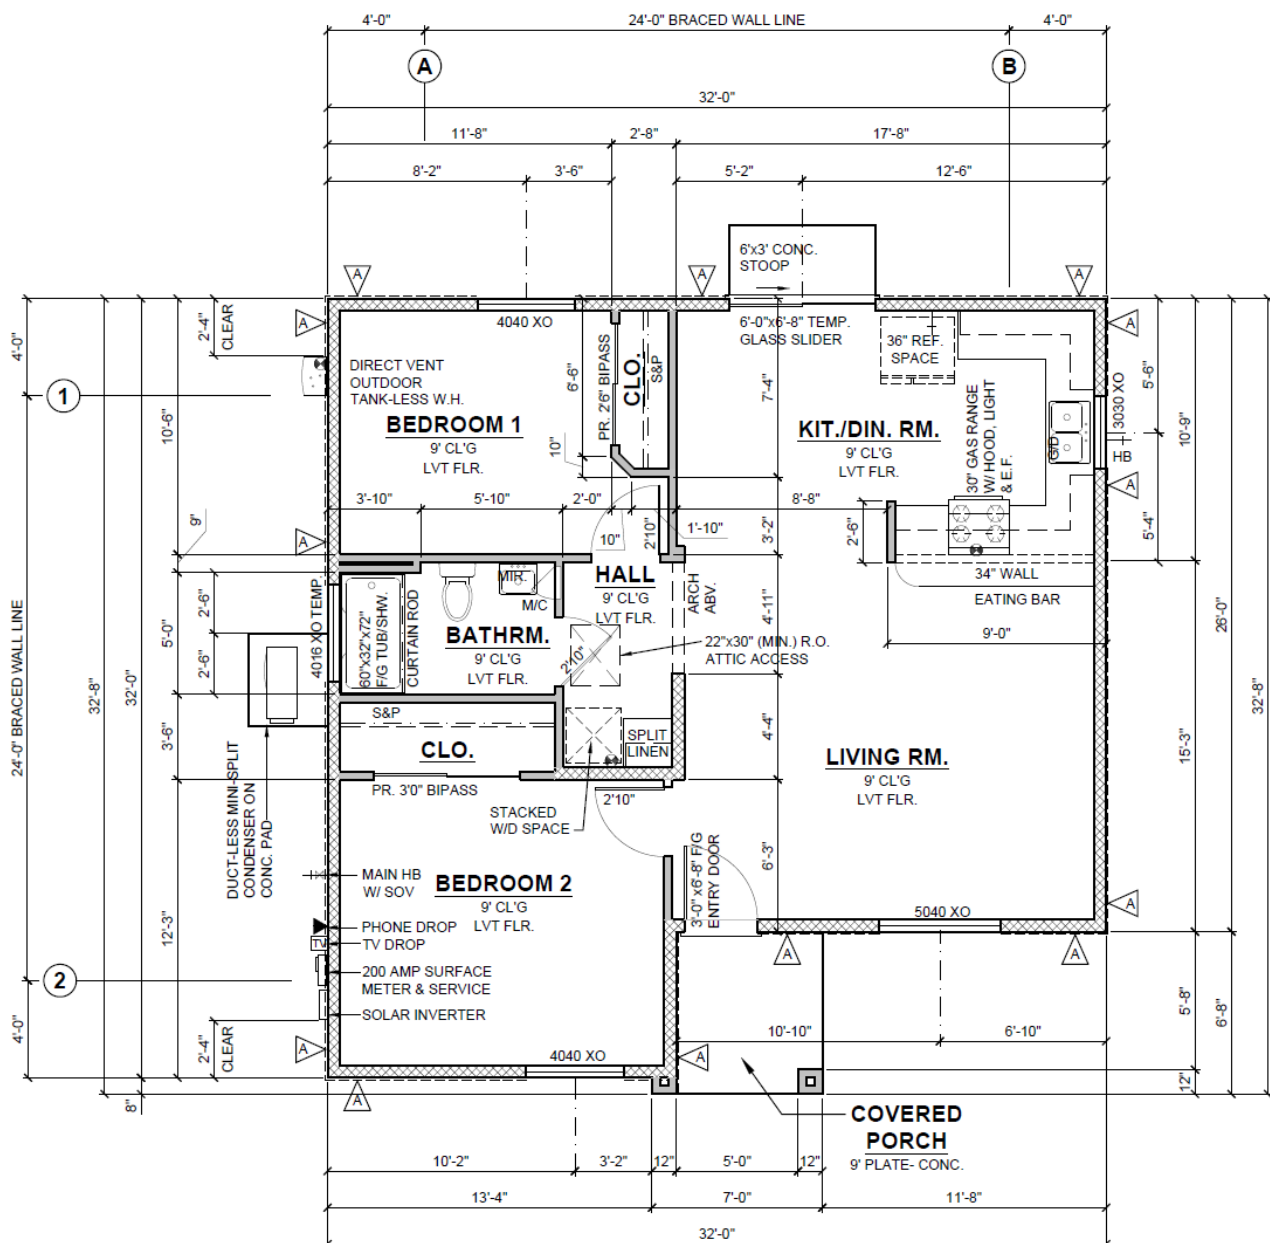

City of Visalia Permit-Ready Accessory Dwelling Unit Program

STUDIO Plan (490 square feet)

This plan is also available in a mirror-image flop.

Contemporary Style

Craftsman Style

Mediterranean Style

City of Visalia Permit-Ready Accessory Dwelling Unit Program

1 BEDROOM Plan (498 square feet)

This plan is also available in a mirror-image flop.

Contemporary Style

Craftsman Style

Mediterranean Style

City of Visalia Permit-Ready Accessory Dwelling Unit Program

2 BEDROOM Plan (918 square feet)

This plan is also available in a mirror-image flop.

Contemporary Style

Craftsman Style

Mediterranean Style