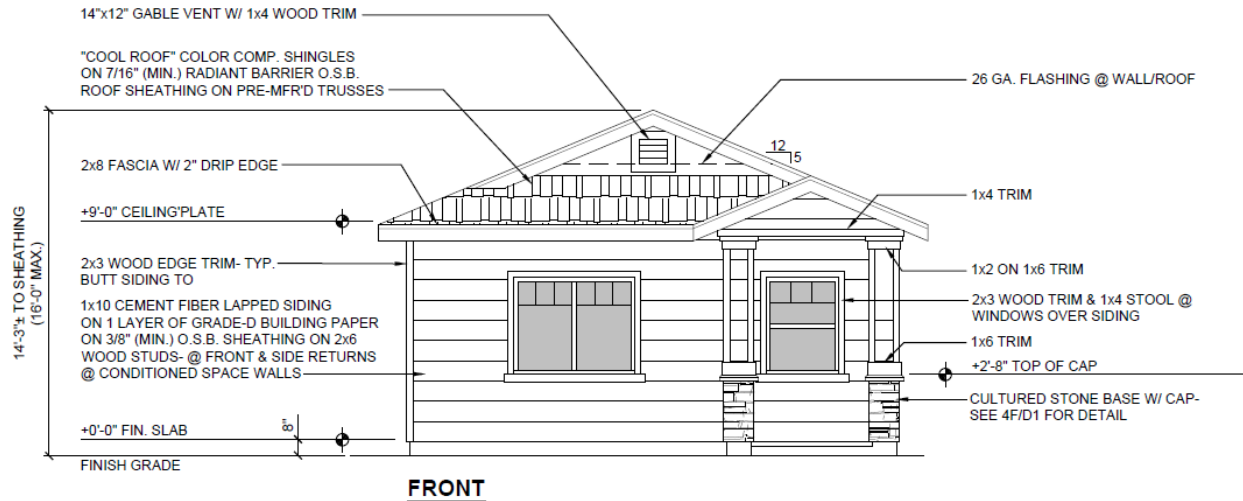

City of Visalia Permit-Ready Accessory Dwelling Unit Program

STUDIO Plan (490 square feet)

This plan is also available in a mirror-image flop.

Contemporary Style

Craftsman Style

Mediterranean Style

City of Visalia Permit-Ready Accessory Dwelling Unit Program

1 BEDROOM Plan (498 square feet)

This plan is also available in a mirror-image flop.

Contemporary Style

Craftsman Style

Mediterranean Style

City of Visalia Permit-Ready Accessory Dwelling Unit Program

2 BEDROOM Plan (918 square feet)