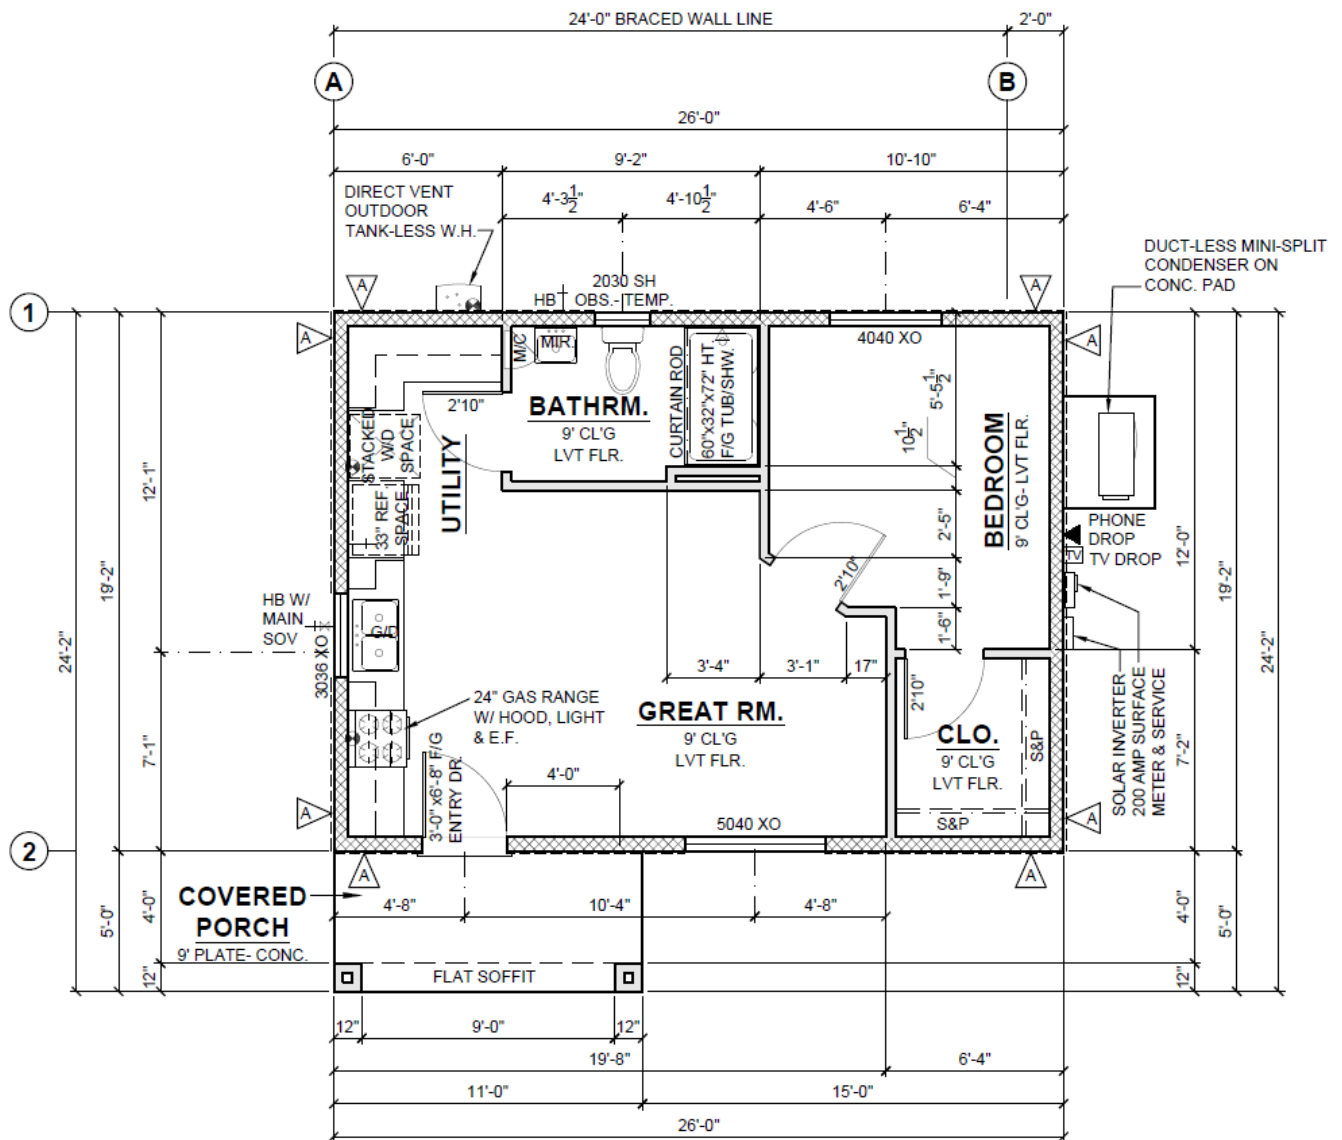

City of Visalia Permit-Ready Accessory Dwelling Unit Program

STUDIO Plan (490 square feet)

This plan is also available in a mirror-image flop.

Contemporary Style

Craftsman Style

Mediterranean Style

City of Visalia Permit-Ready Accessory Dwelling Unit Program

1 BEDROOM Plan (498 square feet)

This plan is also available in a mirror-image flop.

Contemporary Style

Craftsman Style

Mediterranean Style

City of Visalia Permit-Ready Accessory Dwelling Unit Program

2 BEDROOM Plan (918 square feet)

This plan is also available in a mirror-image flop.

Contemporary Style

Craftsman Style

Mediterranean Style