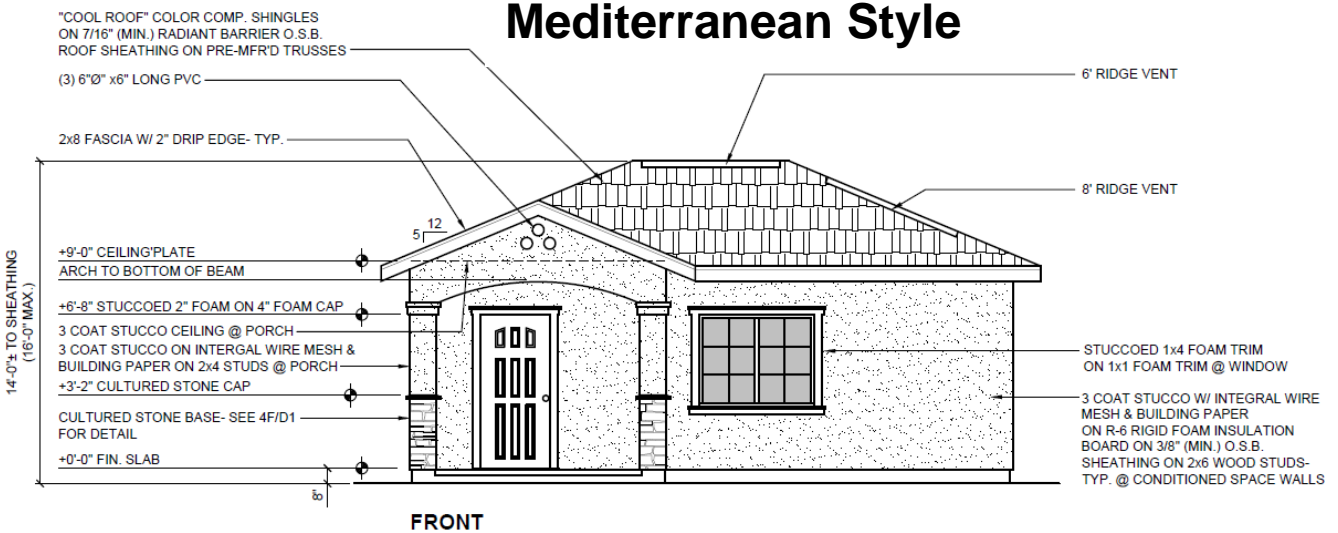

City of Visalia Permit-Ready Accessory Dwelling Unit Program

STUDIO Plan (490 square feet)

This plan is also available in a mirror-image flop.

Contemporary Style

Craftsman Style

Mediterranean Style

City of Visalia Permit-Ready Accessory Dwelling Unit Program

1 BEDROOM Plan (498 square feet)

This plan is also available in a mirror-image flop.

Contemporary Style

Craftsman Style

Mediterranean Style

City of Visalia Permit-Ready Accessory Dwelling Unit Program

2 BEDROOM Plan (918 square feet)

This plan is also available in a mirror-image flop.

Contemporary Style

Craftsman Style

Mediterranean Style