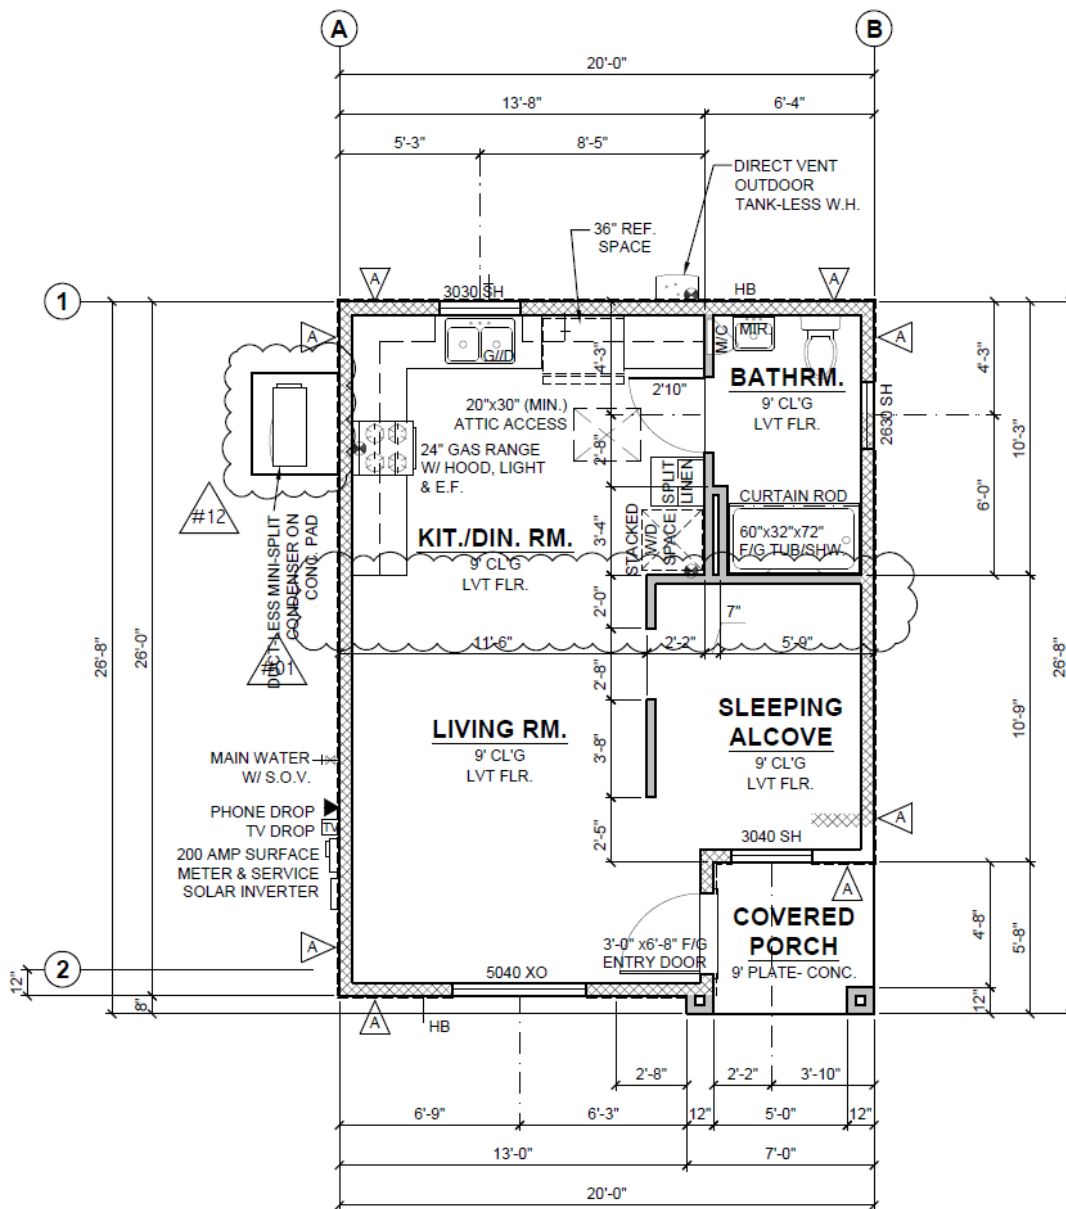

City of Visalia Permit-Ready Accessory Dwelling Unit Program

STUDIO Plan (490 square feet)

This plan is also available in a mirror-image flop.

Contemporary Style

Craftsman Style

Mediterranean Style

City of Visalia Permit-Ready Accessory Dwelling Unit Program

1 BEDROOM Plan (498 square feet)

This plan is also available in a mirror-image flop.

Contemporary Style

Craftsman Style

Mediterranean Style

City of Visalia Permit-Ready Accessory Dwelling Unit Program

2 BEDROOM Plan (918 square feet)

This plan is also available in a mirror-image flop.

Contemporary Style

Craftsman Style

Mediterranean Style