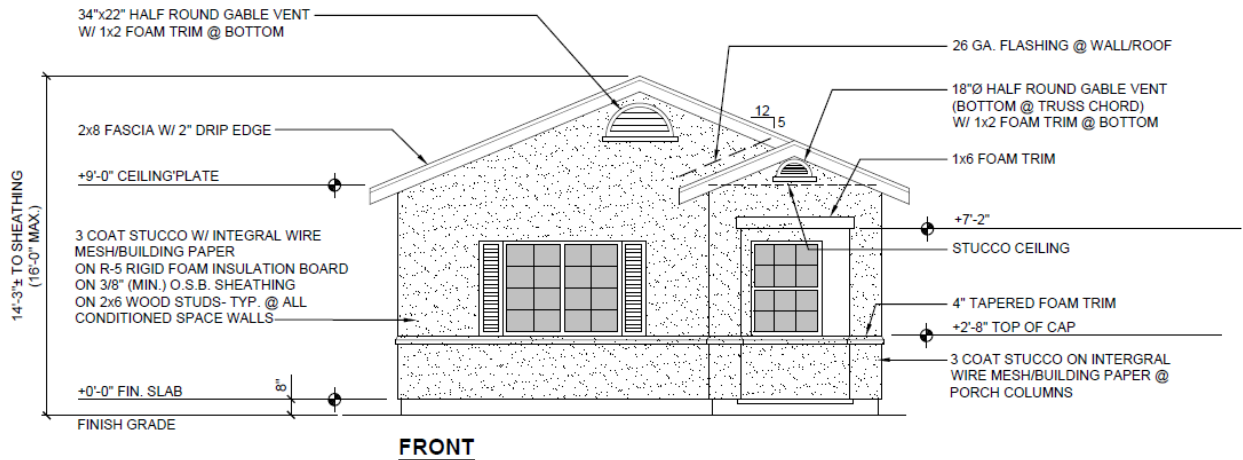

City of Visalia Permit-Ready Accessory Dwelling Unit Program

STUDIO Plan (490 square feet)

This plan is also available in a mirror-image flop.

Contemporary Style

Craftsman Style

Mediterranean Style

City of Visalia Permit-Ready Accessory Dwelling Unit Program

1 BEDROOM Plan (498 square feet)

This plan is also available in a mirror-image flop.

Contemporary Style

Craftsman Style

Mediterranean Style

City of Visalia Permit-Ready Accessory Dwelling Unit Program

2 BEDROOM Plan (918 square feet)