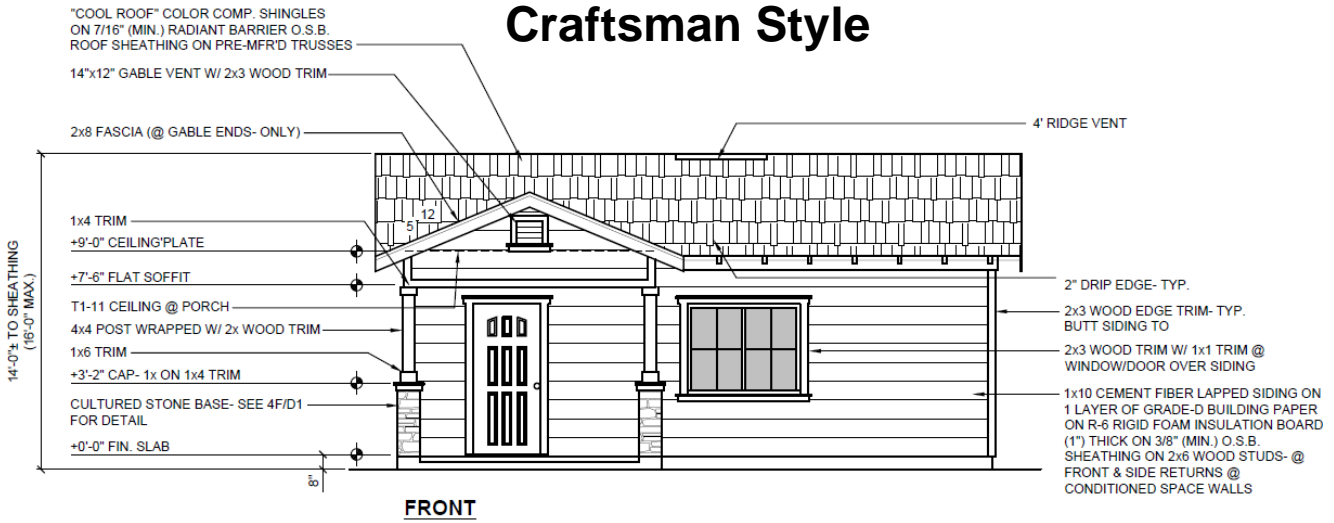

City of Visalia Permit-Ready Accessory Dwelling Unit Program

STUDIO Plan (490 square feet)

This plan is also available in a mirror-image flop.

Contemporary Style

Craftsman Style

Mediterranean Style

City of Visalia Permit-Ready Accessory Dwelling Unit Program

1 BEDROOM Plan (498 square feet)

This plan is also available in a mirror-image flop.

Contemporary Style

Craftsman Style

Mediterranean Style

City of Visalia Permit-Ready Accessory Dwelling Unit Program

2 BEDROOM Plan (918 square feet)

This plan is also available in a mirror-image flop.

Contemporary Style

Craftsman Style

Mediterranean Style