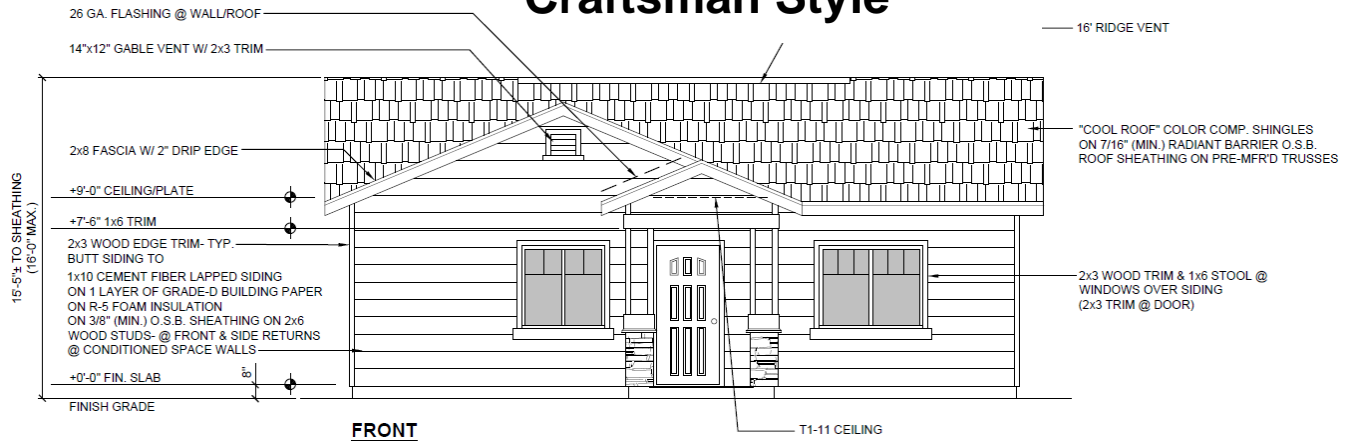

City of Visalia Permit-Ready Accessory Dwelling Unit Program

STUDIO Plan (490 square feet)

This plan is also available in a mirror-image flop.

Contemporary Style

Craftsman Style

Mediterranean Style

City of Visalia Permit-Ready Accessory Dwelling Unit Program

1 BEDROOM Plan (498 square feet)

This plan is also available in a mirror-image flop.

Contemporary Style

Craftsman Style

Mediterranean Style

City of Visalia Permit-Ready Accessory Dwelling Unit Program

2 BEDROOM Plan (918 square feet)

This plan is also available in a mirror-image flop.

Contemporary Style

Craftsman Style

Mediterranean Style