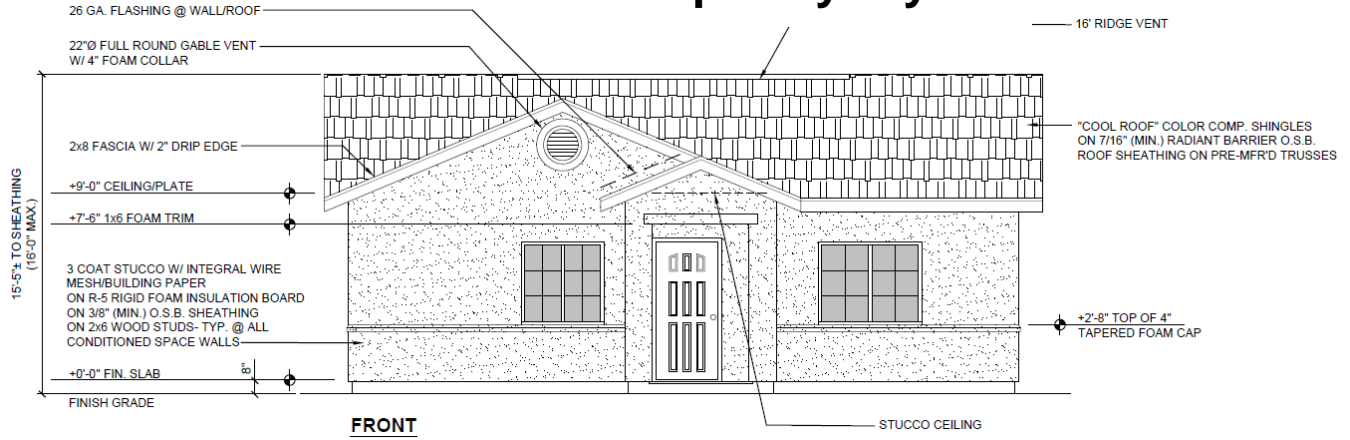

City of Visalia Permit-Ready Accessory Dwelling Unit Program

STUDIO Plan (490 square feet)

This plan is also available in a mirror-image flop.

Contemporary Style

Craftsman Style

Mediterranean Style

City of Visalia Permit-Ready Accessory Dwelling Unit Program

1 BEDROOM Plan (498 square feet)

This plan is also available in a mirror-image flop.

Contemporary Style

Craftsman Style

Mediterranean Style

City of Visalia Permit-Ready Accessory Dwelling Unit Program

2 BEDROOM Plan (918 square feet)

This plan is also available in a mirror-image flop.

Contemporary Style

Craftsman Style

Mediterranean Style