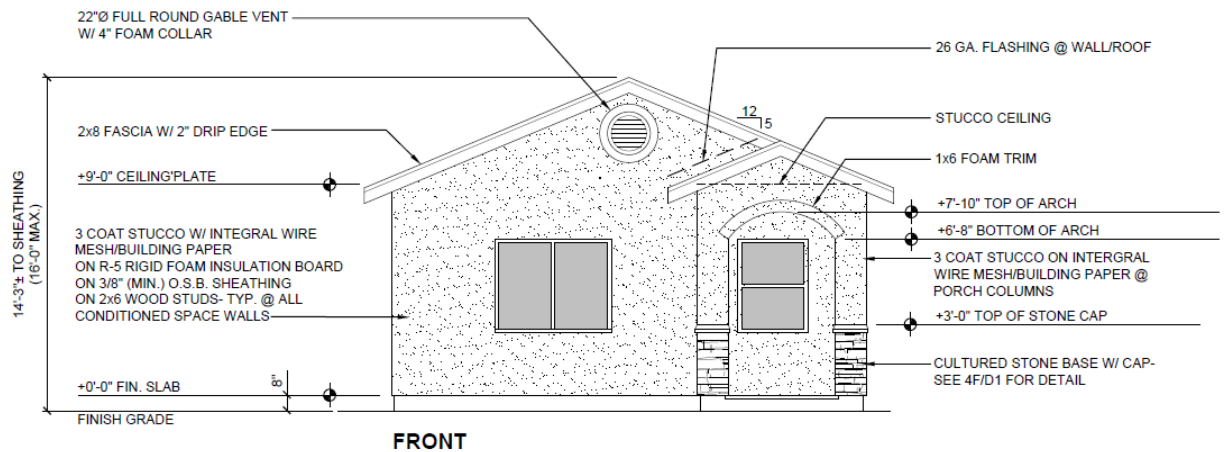

City of Visalia Permit-Ready Accessory Dwelling Unit Program

STUDIO Plan (490 square feet)

This plan is also available in a mirror-image flop.

Contemporary Style

Craftsman Style

Mediterranean Style

City of Visalia Permit-Ready Accessory Dwelling Unit Program

1 BEDROOM Plan (498 square feet)

This plan is also available in a mirror-image flop.

Contemporary Style

Craftsman Style

Mediterranean Style

City of Visalia Permit-Ready Accessory Dwelling Unit Program

2 BEDROOM Plan (918 square feet)