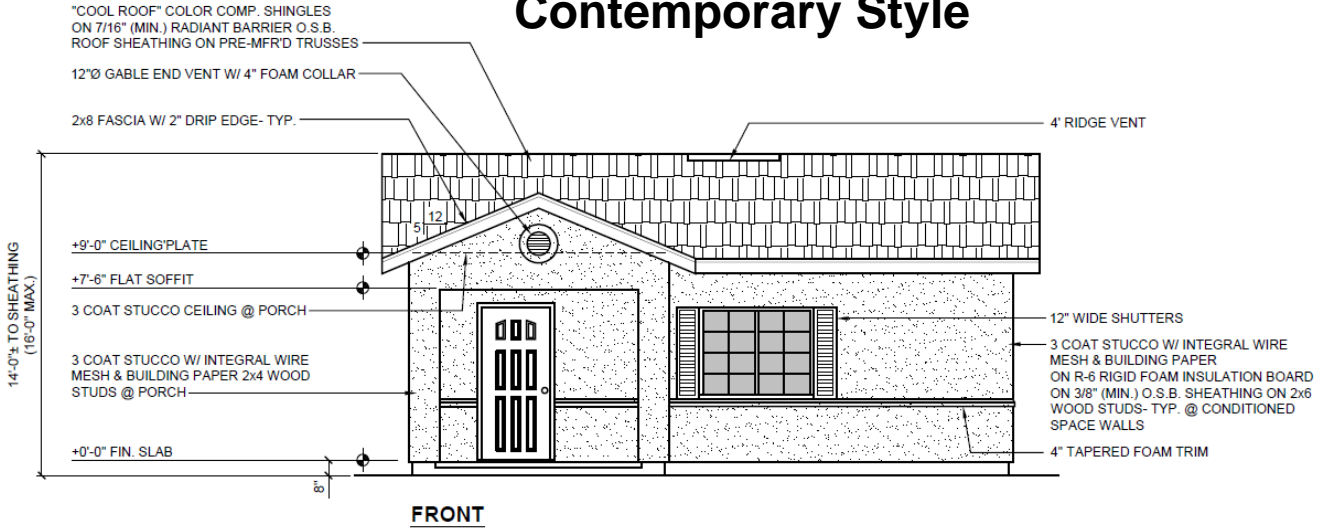

City of Visalia Permit-Ready Accessory Dwelling Unit Program

STUDIO Plan (490 square feet)

This plan is also available in a mirror-image flop.

Contemporary Style

Craftsman Style

Mediterranean Style

City of Visalia Permit-Ready Accessory Dwelling Unit Program

1 BEDROOM Plan (498 square feet)

This plan is also available in a mirror-image flop.

Contemporary Style

Craftsman Style

Mediterranean Style

City of Visalia Permit-Ready Accessory Dwelling Unit Program

2 BEDROOM Plan (918 square feet)

This plan is also available in a mirror-image flop.

Contemporary Style

Craftsman Style

Mediterranean Style