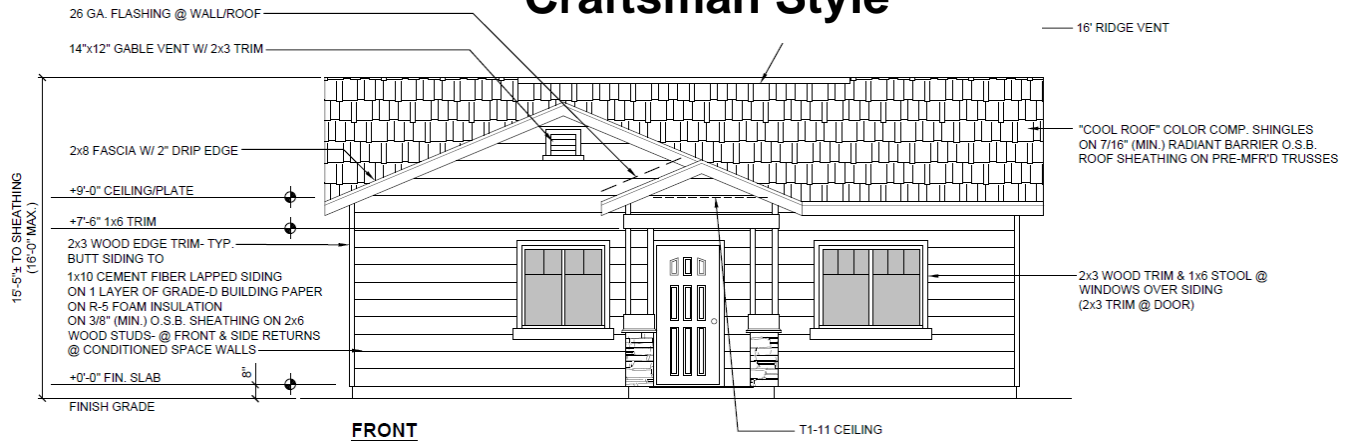

City of Visalia Permit-Ready Accessory Dwelling Unit Program

2 BEDROOM Plan (918 square feet)

This plan is also available in a mirror-image flop.

Contemporary Style

Craftsman Style

Mediterranean Style