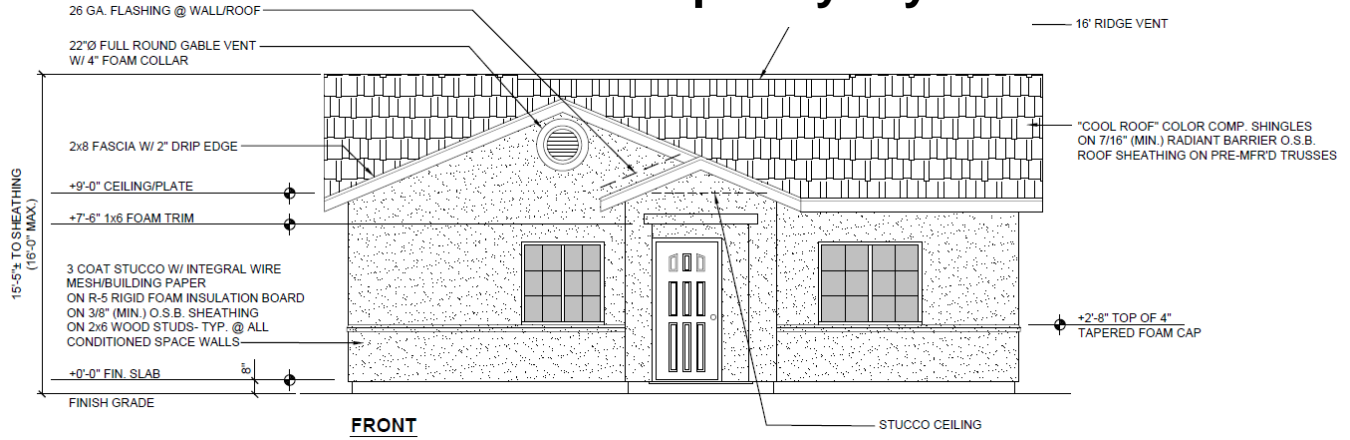

City of Visalia Permit-Ready Accessory Dwelling Unit Program

2 BEDROOM Plan (918 square feet)

This plan is also available in a mirror-image flop.

Contemporary Style

Craftsman Style

Mediterranean Style