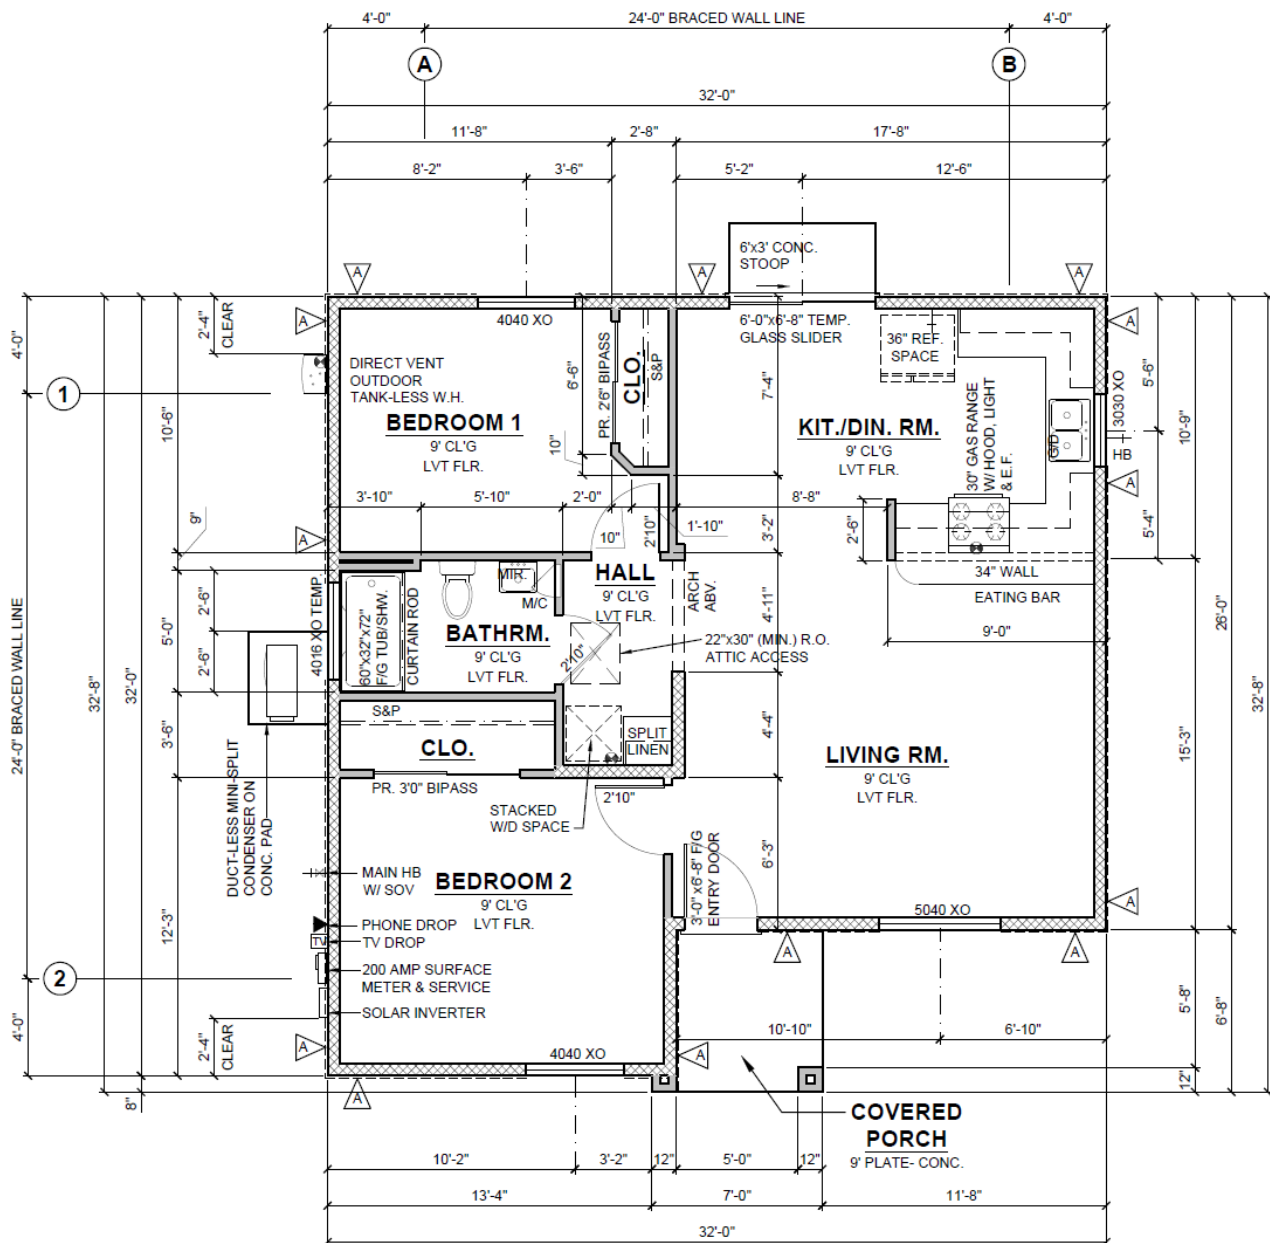

City of Visalia Permit-Ready Accessory Dwelling Unit Program

2 BEDROOM Plan (918 square feet)

This plan is also available in a mirror-image flop.

Contemporary Style

Craftsman Style

Mediterranean Style