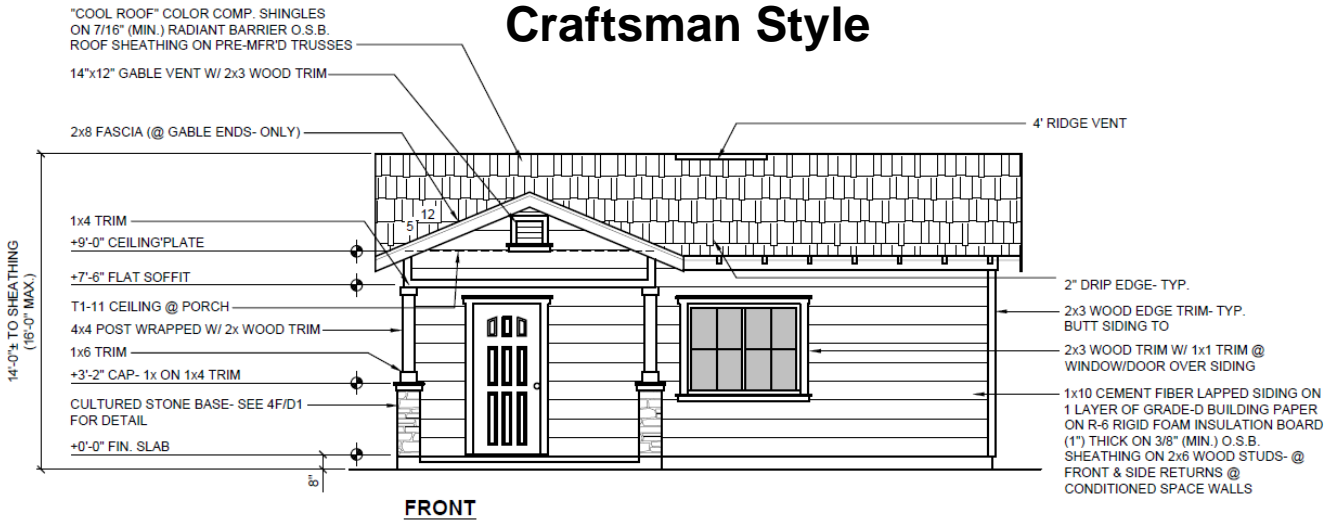

City of Visalia Permit-Ready Accessory Dwelling Unit Program

1 BEDROOM Plan (498 square feet)

This plan is also available in a mirror-image flop.

Contemporary Style

Craftsman Style

Mediterranean Style