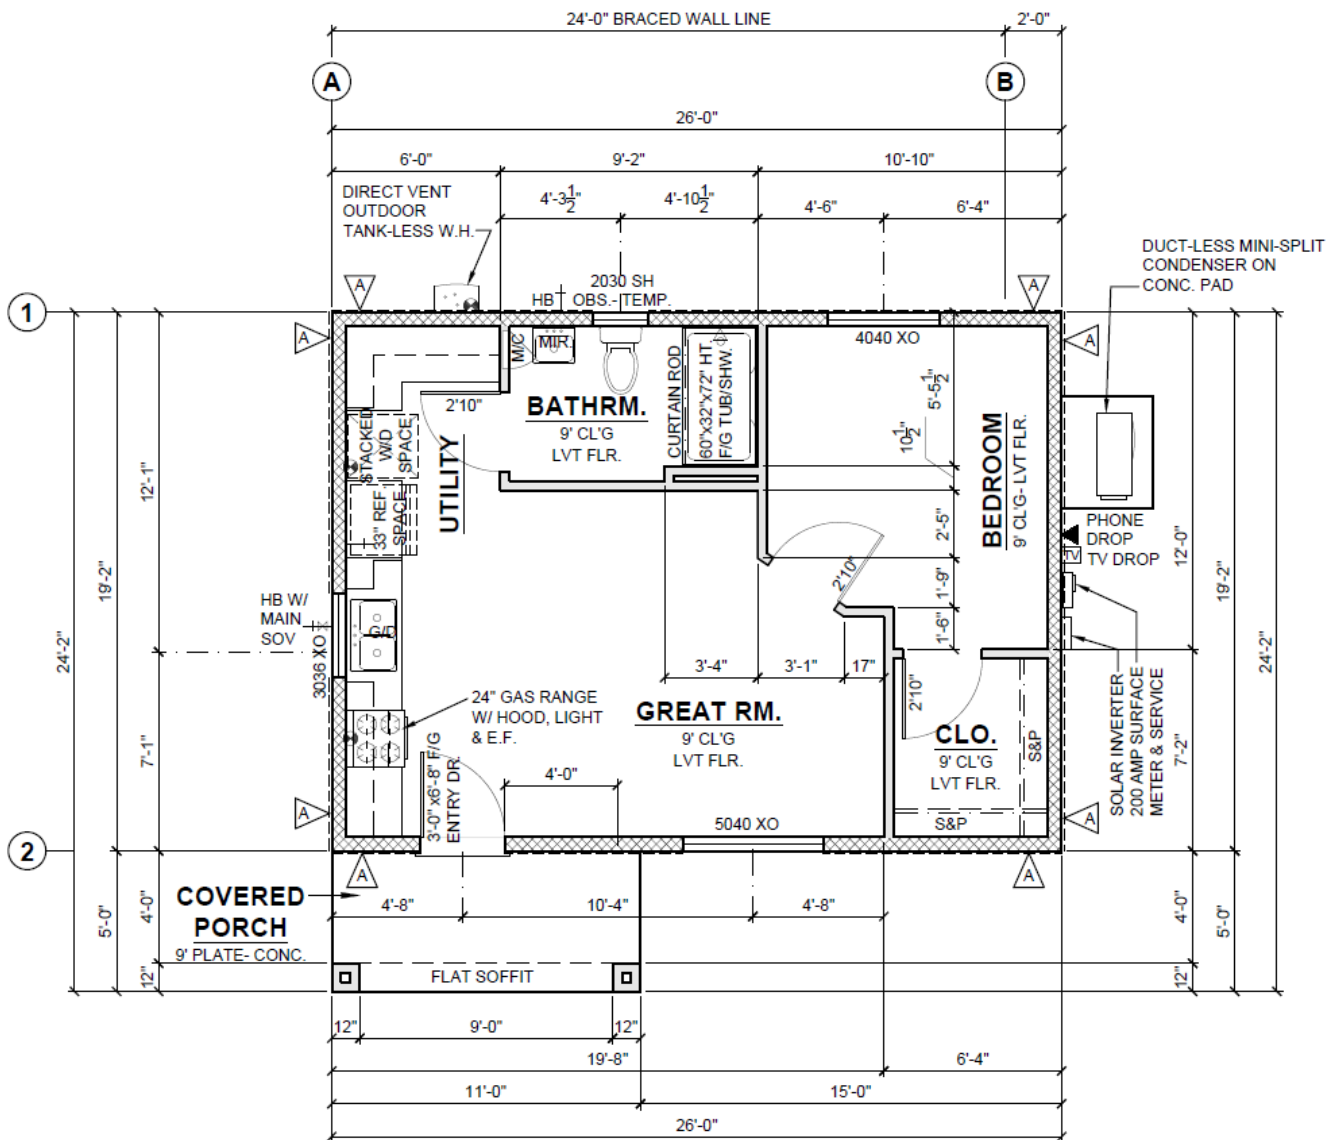

City of Visalia Permit-Ready Accessory Dwelling Unit Program

1 BEDROOM Plan (498 square feet)

This plan is also available in a mirror-image flop.

Contemporary Style

Craftsman Style

Mediterranean Style