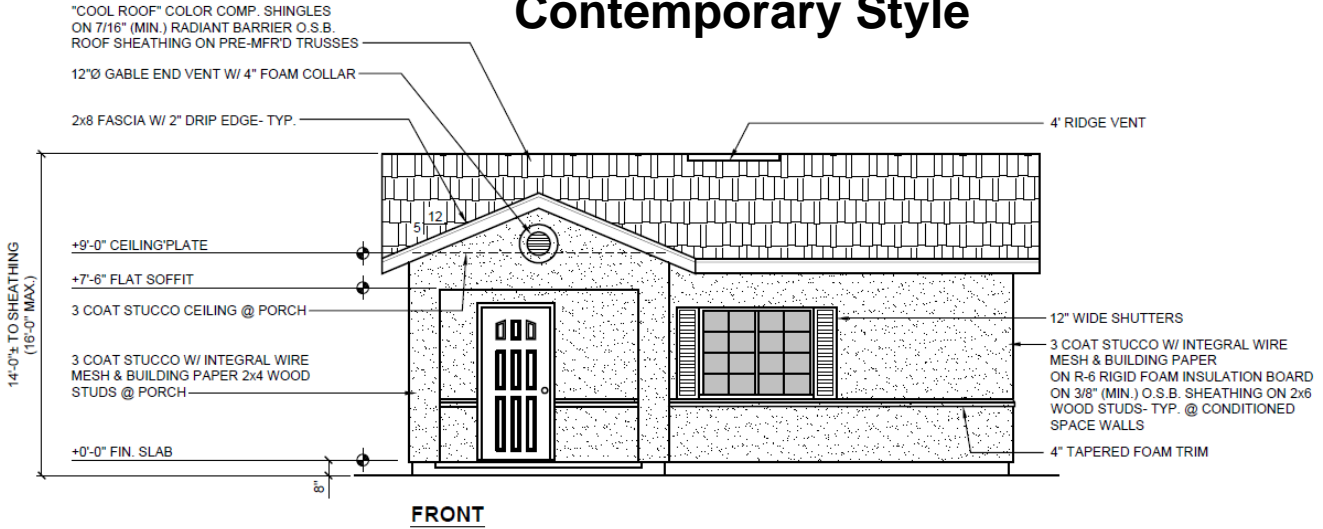

City of Visalia Permit-Ready Accessory Dwelling Unit Program

1 BEDROOM Plan (498 square feet)

This plan is also available in a mirror-image flop.

Contemporary Style

Craftsman Style

Mediterranean Style