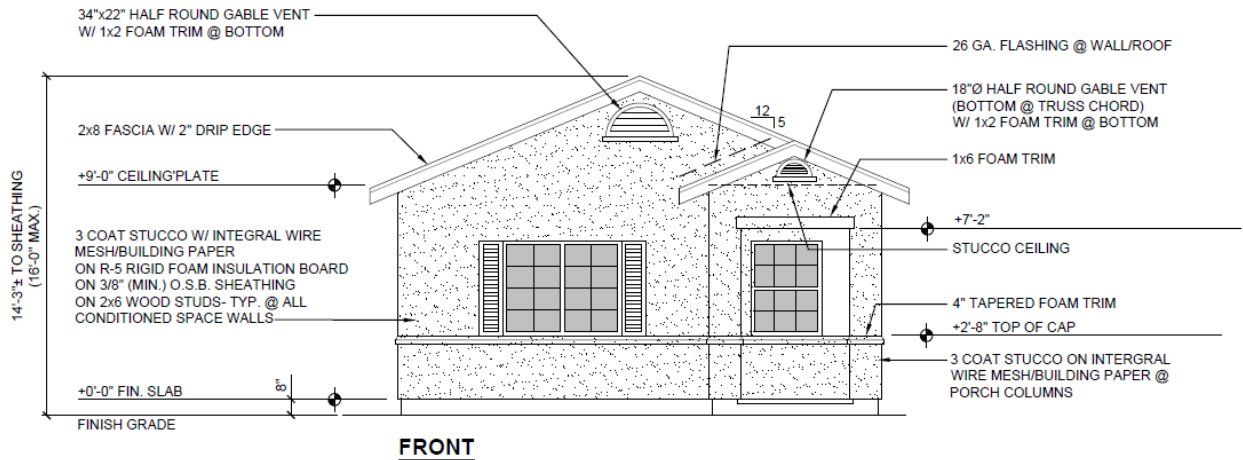

City of Visalia Permit-Ready Accessory Dwelling Unit Program

STUDIO Plan (490 square feet)

This plan is also available in a mirror-image flop.

Contemporary Style

Craftsman Style

Mediterranean Style