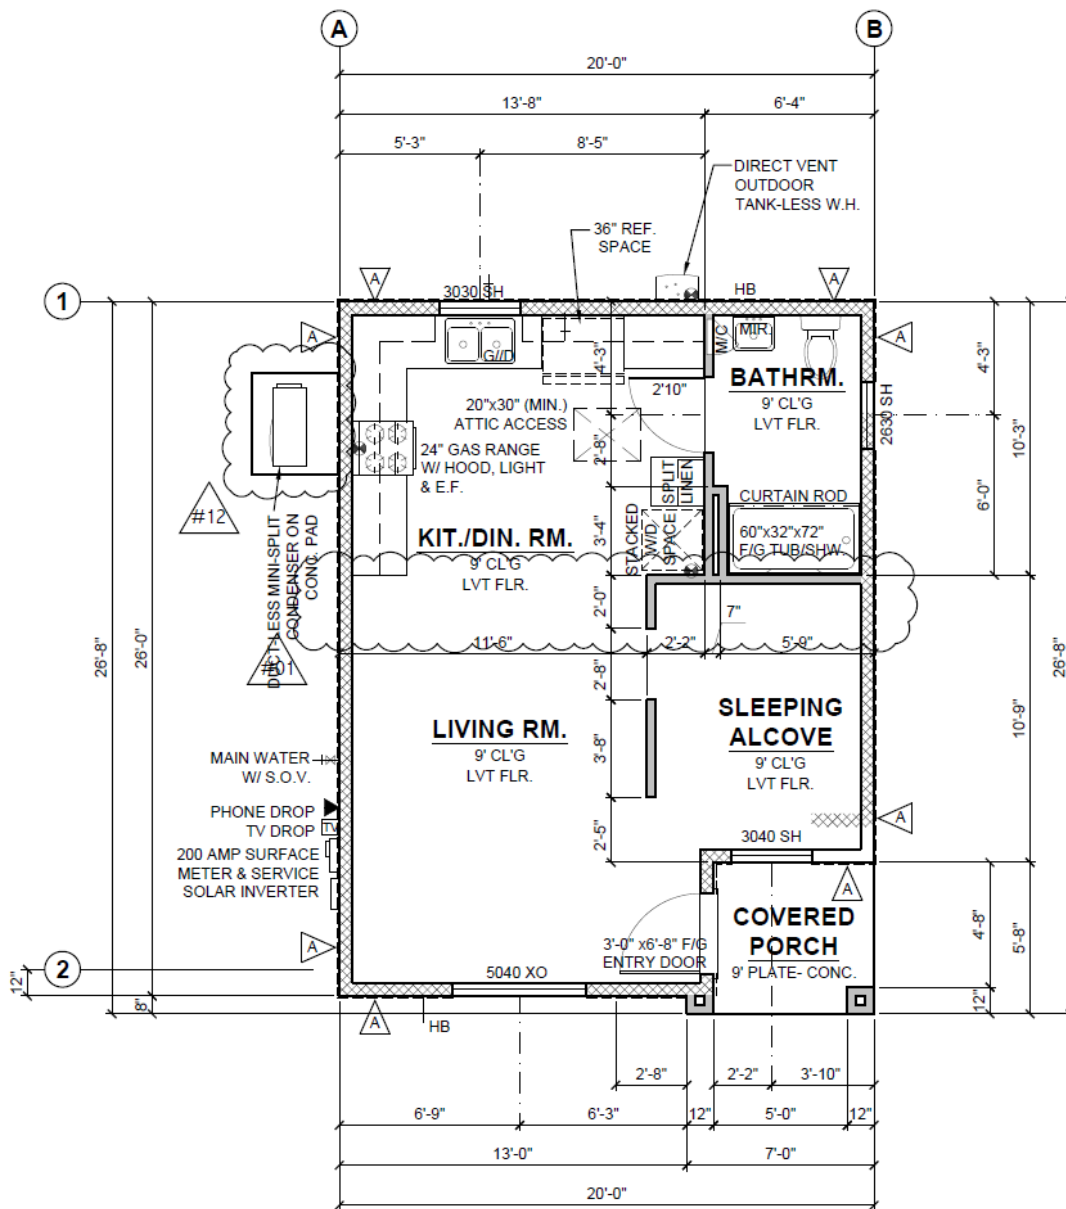

City of Visalia Permit-Ready Accessory Dwelling Unit Program

STUDIO Plan (490 square feet)

This plan is also available in a mirror-image flop.

Contemporary Style

Craftsman Style

Mediterranean Style