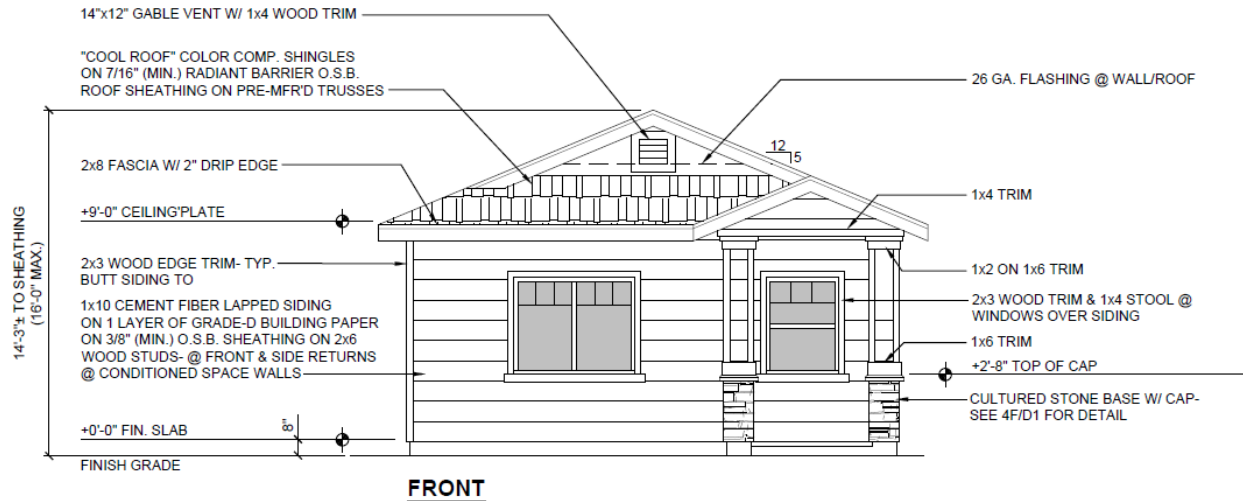

City of Visalia Permit-Ready Accessory Dwelling Unit Program

STUDIO Plan (490 square feet)

This plan is also available in a mirror-image flop.

Contemporary Style

Craftsman Style

Mediterranean Style