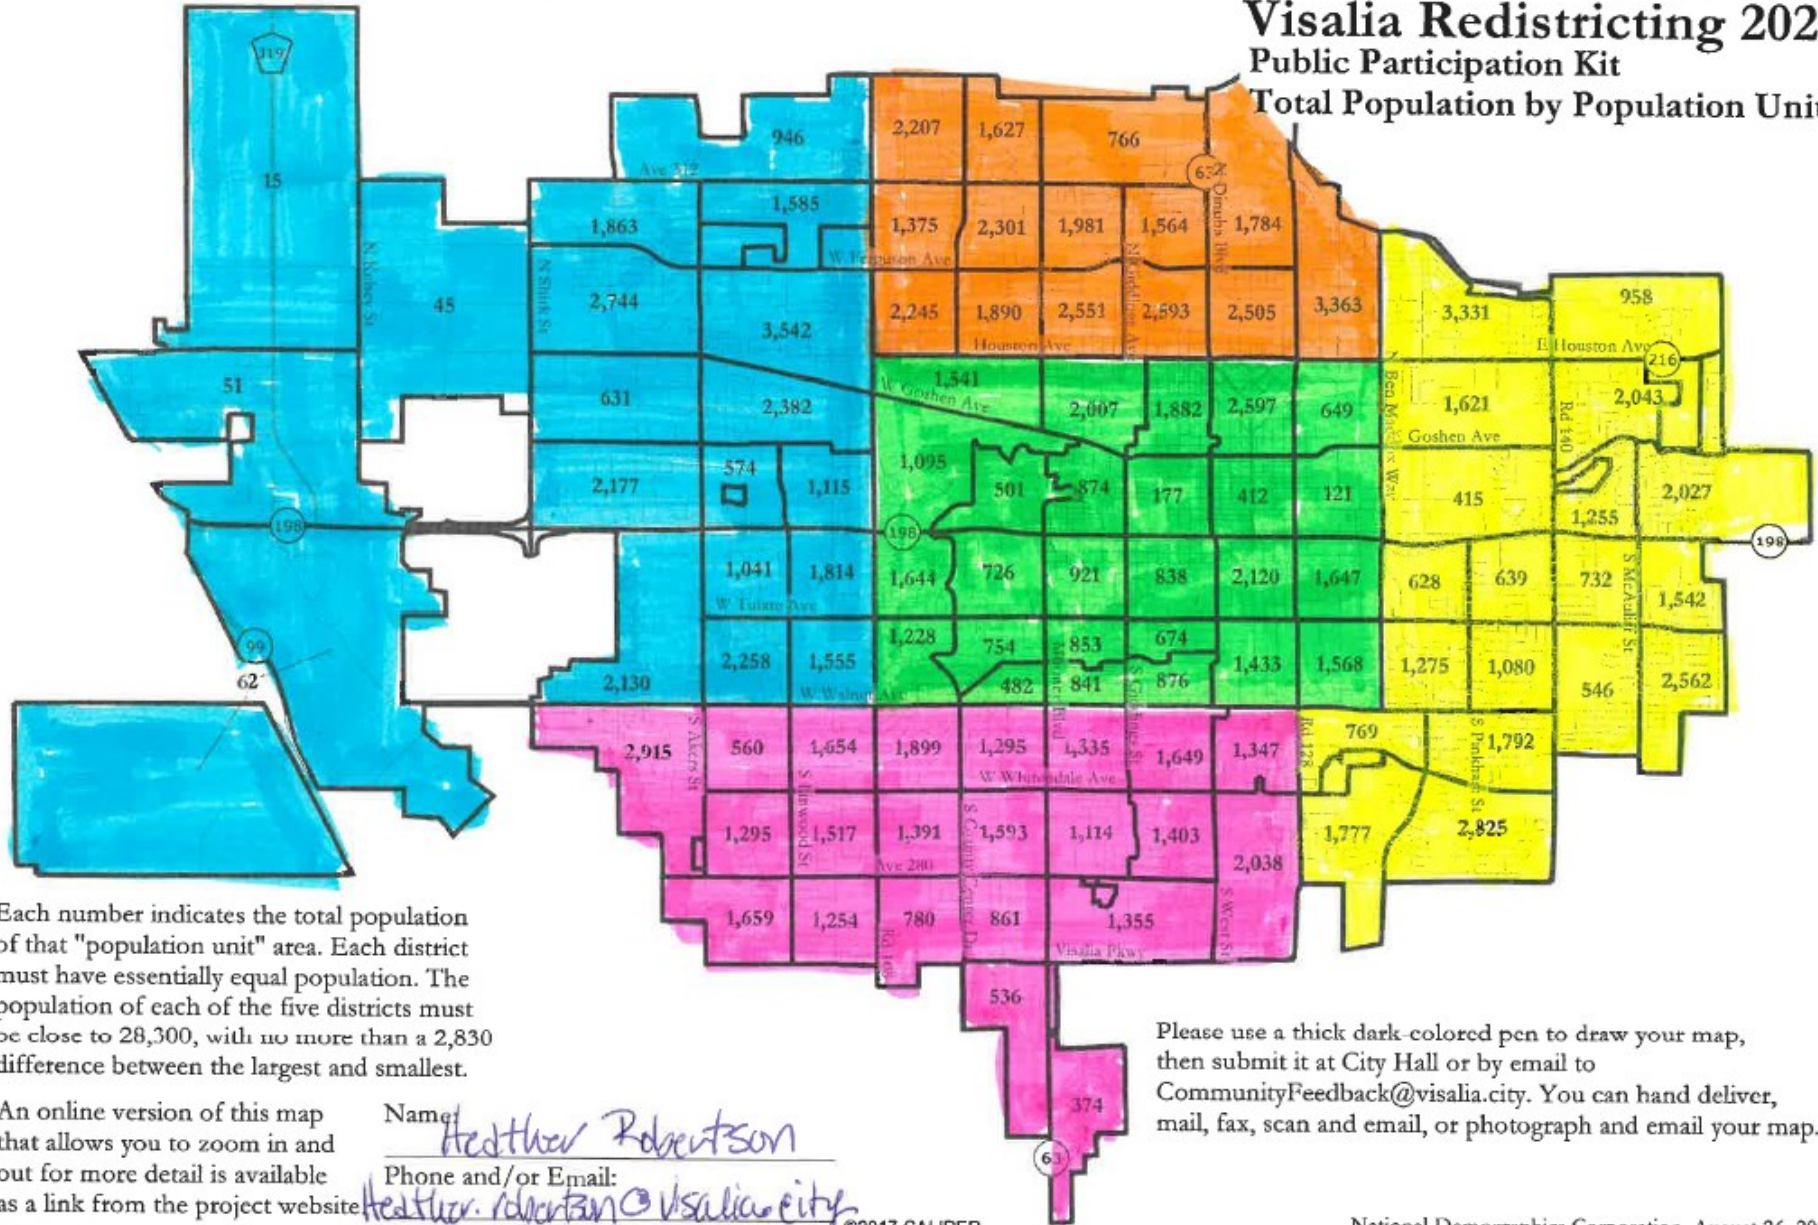

blue = 26,530
pink = 28,914

orange = 28,752
green = 28,461

yellow = 27,817

Visalia Redistricting 2021

Public Participation Kit

Total Population by Population Unit

Each number indicates the total population of that "population unit" area. Each district must have essentially equal population. The population of each of the five districts must be close to 28,300, with no more than a 2,830 difference between the largest and smallest.