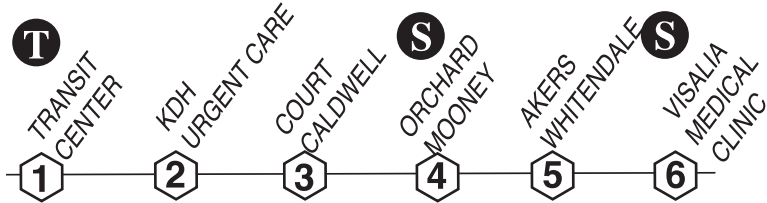

# 2A

**SUNDAY SERVICE**  
 Sunday Only -  
 Route modified to  
 the intersection of  
 Caldwell & Akers  
 - no service on  
 Whitendale or  
 Linwood.

## 2A - DOWNTOWN / COURT / CALDWELL / AKERS

6:00	6:08	6:12	6:20	6:30	6:40
6:30	6:38	6:42	6:50	7:00	7:10
7:00	7:08	7:12	7:20	7:30	7:40
7:30	7:38	7:42	7:50	8:00	8:10
8:00	8:08	8:12	8:20	8:30	8:40
8:30	8:38	8:42	8:50	9:00	9:10
9:00	9:08	9:12	9:20	9:30	9:40
9:30	9:38	9:42	9:50	10:00	10:10
10:00	10:08	10:12	10:20	10:30	10:40
10:30	10:38	10:42	10:50	11:00	11:10
11:00	11:08	11:12	11:20	11:30	11:40
11:30	11:38	11:42	11:50	12:00	12:10
12:00	12:08	12:12	12:20	12:30	12:40
12:30	12:38	12:42	12:50	1:00	1:10
1:00	1:08	1:12	1:20	1:30	1:40
1:30	1:38	1:40	1:50	2:00	2:10
2:00	2:08	2:12	2:20	2:30	2:40
2:30	2:38	2:42	2:50	3:00	3:10
3:00	3:08	3:12	3:20	3:30	3:40
3:30	3:38	3:42	3:50	4:00	4:10
4:00	4:08	4:12	4:20	4:30	4:40
4:30	4:38	4:42	4:50	5:00	5:10
5:00	5:08	5:12	5:20	5:30	5:40
5:30	5:38	5:42	5:50	6:00	6:10
6:00	6:08	6:12	6:20	6:30	6:40
6:30	6:38	6:42	6:50	7:00	7:10
7:00	7:08	7:12	7:20	7:30	7:40
7:30	7:38	7:42	7:50	8:00	8:10
8:00	8:08	8:12	8:20	8:30	8:40
8:30	8:38	8:42	8:50	9:00	9:10

**SATURDAY  
& SUNDAY  
Schedule**

8/4/18