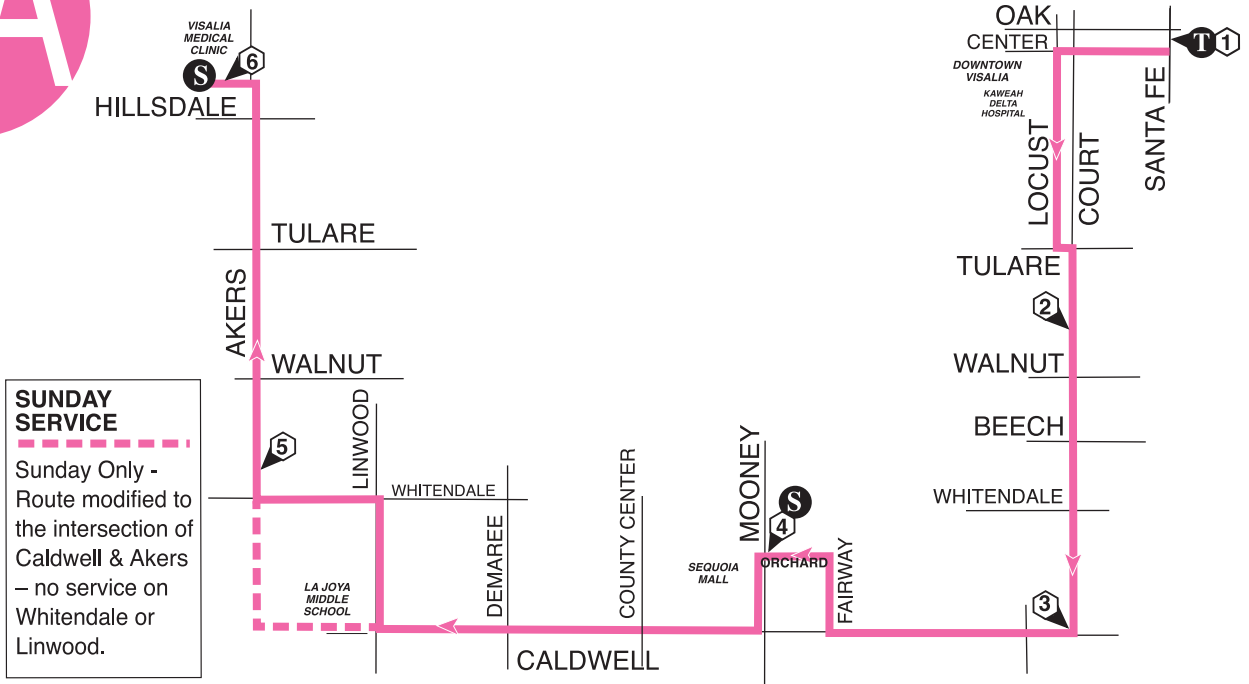

# 2A

**SUNDAY SERVICE**  
 Sunday Only -  
 Route modified to  
 the intersection of  
 Caldwell & Akers  
 - no service on  
 Whitendale or  
 Linwood.

## 2A - DOWNTOWN / COURT / CALDWELL / AKERS

6:00	6:08	6:12	6:20	6:30	6:40
6:30	6:38	6:42	6:50	7:00	7:10
7:00	7:08	7:12	7:20	7:30	7:40
7:30	7:38	7:42	7:50	8:00	8:10
8:00	8:08	8:12	8:20	8:30	8:40
8:30	8:38	8:42	8:50	9:00	9:10
9:00	9:08	9:12	9:20	9:30	9:40
9:30	9:38	9:42	9:50	10:00	10:10
10:00	10:08	10:12	10:20	10:30	10:40
10:30	10:38	10:42	10:50	11:00	11:10
11:00	11:08	11:12	11:20	11:30	11:40
11:30	11:38	11:42	11:50	12:00	12:10
12:00	12:08	12:12	12:20	12:30	12:40
12:30	12:38	12:42	12:50	1:00	1:10
1:00	1:08	1:12	1:20	1:30	1:40
1:30	1:38	1:40	1:50	2:00	2:10
2:00	2:08	2:12	2:20	2:30	2:40
2:30	2:38	2:42	2:50	3:00	3:10
3:00	3:08	3:12	3:20	3:30	3:40
3:30	3:38	3:42	3:50	4:00	4:10
4:00	4:08	4:12	4:20	4:30	4:40
4:30	4:38	4:42	4:50	5:00	5:10
5:00	5:08	5:12	5:20	5:30	5:40
5:30	5:38	5:42	5:50	6:00	6:10
6:00	6:08	6:12	6:20	6:30	6:40
6:30	6:38	6:42	6:50	7:00	7:10
7:00	7:08	7:12	7:20	7:30	7:40
7:30	7:38	7:42	7:50	8:00	8:10
8:00	8:08	8:12	8:20	8:30	8:40
8:30	8:38	8:42	8:50	9:00	9:10

**SATURDAY  
& SUNDAY  
Schedule**

8/4/18