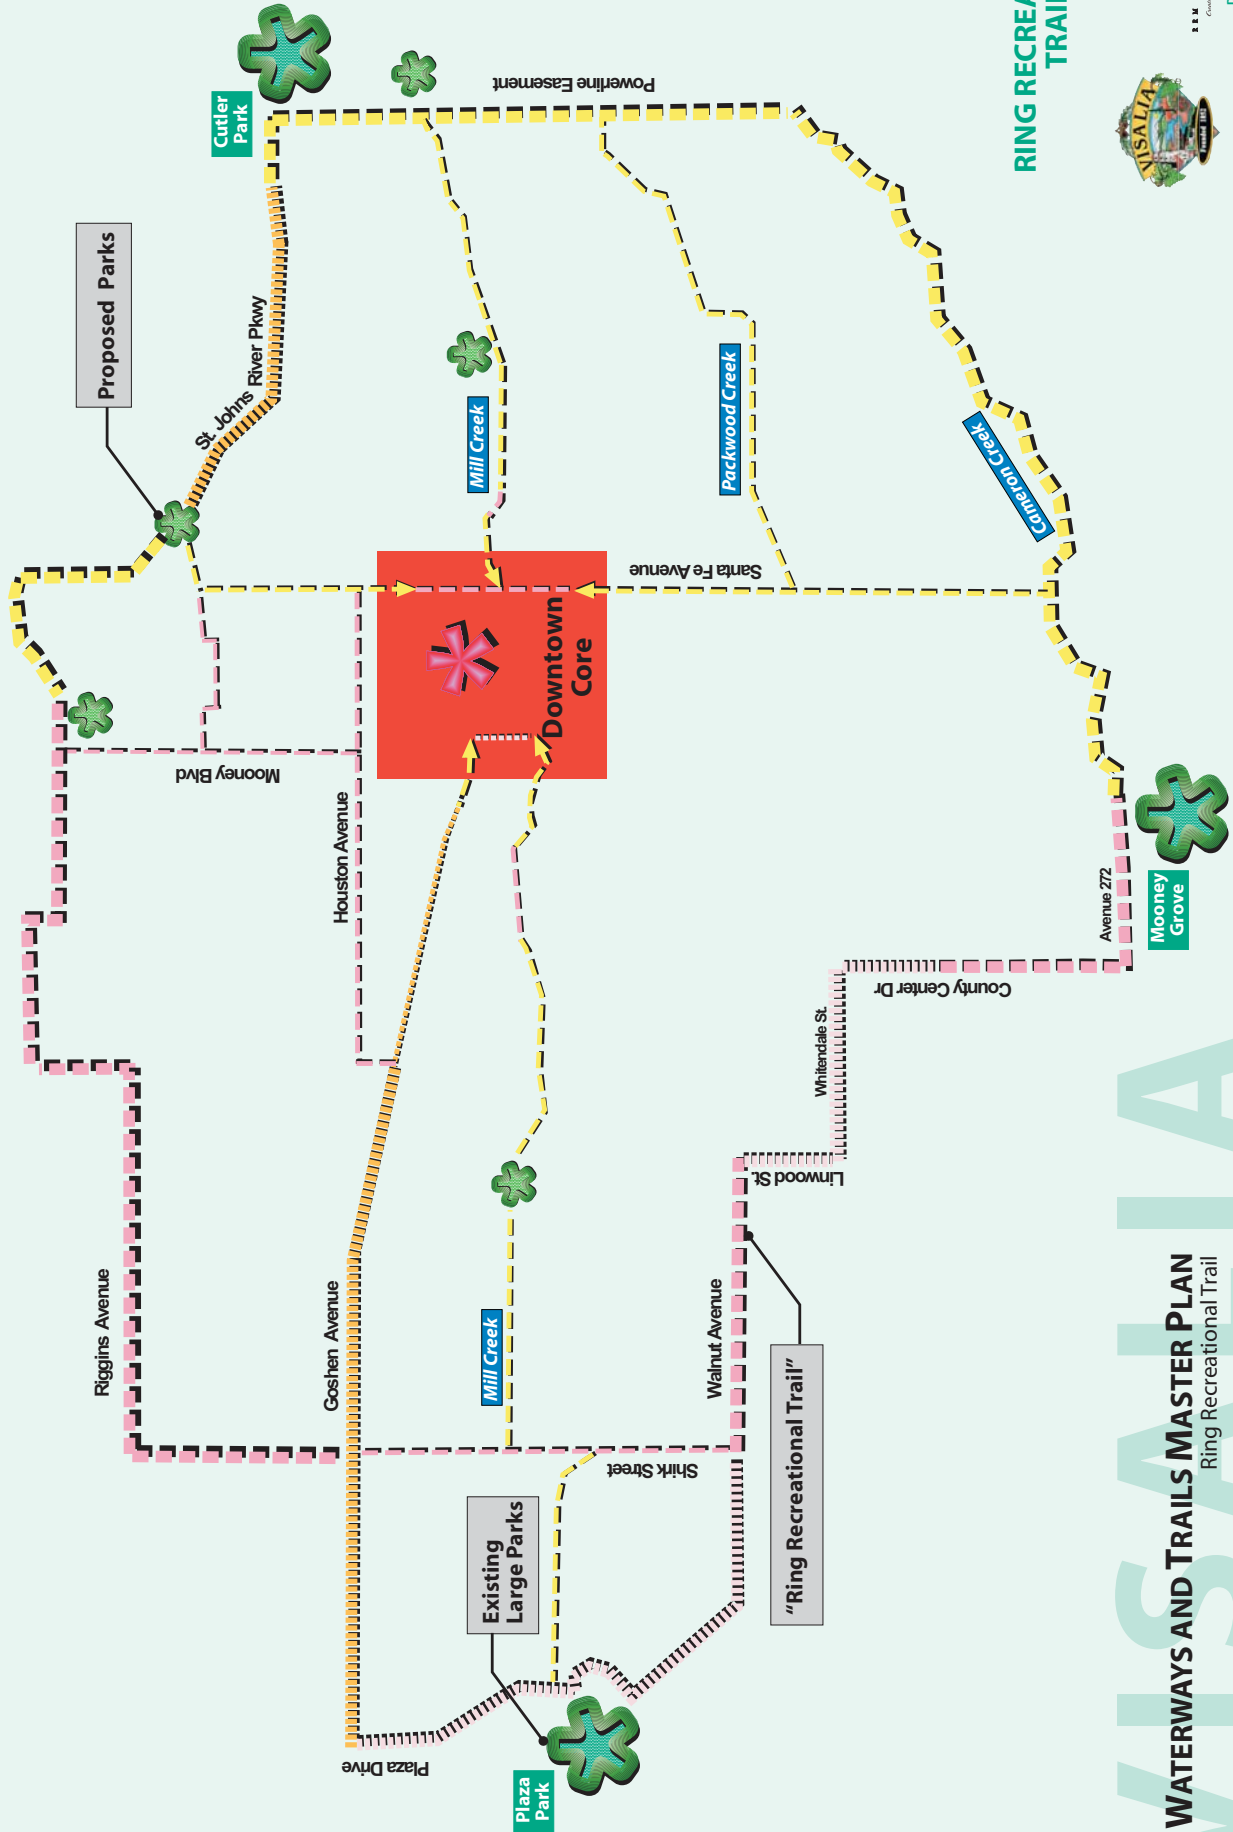

RING RECREATIONAL TRAIL

WISALIA

WATERWAYS AND TRAILS MASTER PLAN

Ring Recreational Trail