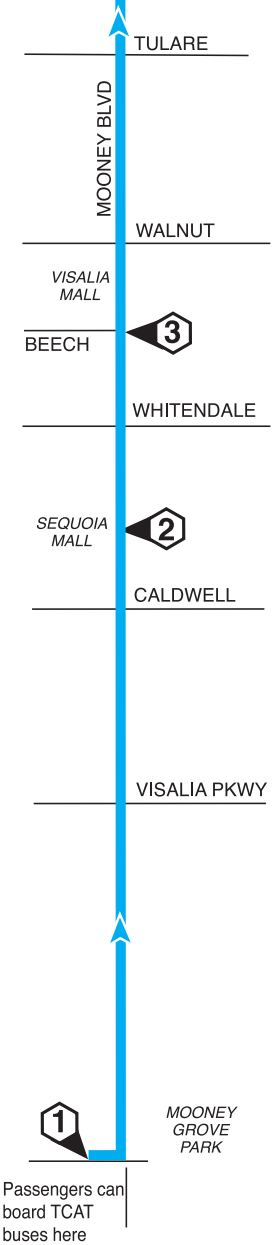

1B-TCAT TRANSFER / DOWNTOWN
MONDAY THROUGH FRIDAY

1B-TCAT TRANSFER / DOWNTOWN
SATURDAY & SUNDAY

1	2	3	4	5	6
6:25	6:31	6:35	6:39	6:44	6:48
6:40	6:46	6:50	6:54	6:59	7:03
6:55	7:01	7:05	7:09	7:14	7:18
7:10	7:16	7:20	7:24	7:29	7:33
7:25	7:31	7:35	7:39	7:44	7:48
7:40	7:46	7:50	7:54	7:59	8:03
7:55	8:01	8:05	8:09	8:14	8:18
8:10	8:16	8:20	8:24	8:29	8:33
8:25	8:31	8:35	8:39	8:44	8:48
8:40	8:46	8:50	8:54	8:59	9:03
8:55	9:01	9:05	9:09	9:14	9:18
9:10	9:16	9:20	9:24	9:29	9:33
9:25	9:31	9:35	9:39	9:44	9:48
9:40	9:46	9:50	9:54	9:59	10:03
9:55	10:01	10:05	10:09	10:14	10:18
10:10	10:16	10:20	10:24	10:29	10:33
10:25	10:31	10:35	10:39	10:44	10:48
10:40	10:46	10:50	10:54	10:59	11:03
10:55	11:01	11:05	11:09	11:14	11:18
11:10	11:16	11:20	11:24	11:29	11:33
11:25	11:31	11:35	11:39	11:44	12:00
11:40	11:46	11:50	11:54	11:59	12:15
11:55	12:01	12:05	12:09	12:14	12:30
12:10	12:16	12:20	12:24	12:29	12:45
12:25	12:31	12:35	12:39	12:44	1:00
12:40	12:46	12:50	12:54	12:59	1:15
12:55	1:01	1:05	1:09	1:14	1:30
1:10	1:16	1:20	1:24	1:29	1:45
1:25	1:31	1:35	1:39	1:44	2:00
1:40	1:46	1:50	1:54	1:59	2:15
1:55	2:01	2:05	2:09	2:14	2:30
2:10	2:16	2:20	2:24	2:29	2:45
2:25	2:31	2:35	2:39	2:44	3:00
2:40	2:46	2:50	2:54	2:59	3:15
2:55	3:01	3:05	3:09	3:14	3:30
3:10	3:16	3:20	3:24	3:29	3:45
3:25	3:31	3:35	3:39	3:44	4:00
3:40	3:46	3:50	3:54	3:59	4:15
3:55	4:01	4:05	4:09	4:14	4:30
4:10	4:16	4:20	4:24	4:29	4:45
4:25	4:31	4:35	4:39	4:44	5:00
4:40	4:46	4:50	4:54	4:59	5:15
4:55	5:01	5:05	5:09	5:14	5:30
5:10	5:16	5:20	5:24	5:29	5:45
5:25	5:31	5:35	5:39	5:44	6:00
5:40	5:46	5:50	5:54	5:59	6:15
5:55	6:01	6:05	6:09	6:14	6:30
6:10	6:16	6:20	6:24	6:29	6:45
6:25	6:31	6:35	6:39	6:44	7:00
6:40	6:46	6:50	6:54	6:59	7:15
6:55	7:01	7:05	7:09	7:14	7:30
7:10	7:16	7:20	7:24	7:29	7:45
7:25	7:31	7:35	7:39	7:44	8:00
7:55	8:01	8:05	8:09	8:14	8:18
8:25	8:31	8:35	8:39	8:44	8:48
8:55	9:01	9:05	9:09	9:14	9:18
9:25	9:31	9:35	9:39	9:44	9:48

Passengers can board TCAT buses here

For Information, call 877.404.6473 or go to www.visaliatransit.com